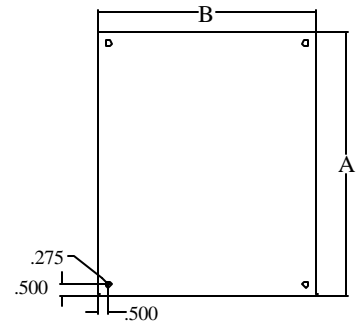

** 12 GA CARBON STEEL

2" ON CENTER BACK PANELS

CATALOG NUMBER	PANEL SIZE A x B
P2-0806	6.00" x 4.00"
P2-1008	8.00" x 6.00"
P2-1210	10.00" x 8.00"
P2-1212	10.00" x 10.00"
P2-1412	12.00" x 10.00"
P2-1612	14.00" x 10.00"
P2-1616	14.00" x 14.00"
P2-1712	15.375" x 10.75"
P2-1816	16.00" x 14.00"
P2-1820	16.00" x 18.00"
P2-2016	18.00" x 14.00"
P2-2420	22.00" x 18.00"
P2-2424	22.00" x 22.00"
P2-3024	28.00" x 22.00"
P2-3530	33.00" x 28.00"
P2-3624	34.00" x 22.00"
P2-4236**	40.00" x 34.00"
P2-4930**	47.25" x 28.00"

** 12 GA CARBON STEEL

SOLID BACK PANELS

CATALOG NUMBER	PANEL SIZE A x B
PS-0806	6.00" x 4.00"
PS-1008	8.00" x 6.00"
PS-1210	10.00" x 8.00"
PS-1212	10.00" x 10.00"
PS-1412	12.00" x 10.00"
PS-1612	14.00" x 10.00"
PS-1616	14.00" x 14.00"
PS-1712	15.375" x 10.75"
PS-1816	16.00" x 14.00"
PS-1820	16.00" x 18.00"
PS-2016	18.00" x 14.00"
PS-2420	22.00" x 18.00"
PS-2424	22.00" x 22.00"
PS-3024	28.00" x 22.00"
PS-3530	33.00" x 28.00"
PS-3624	34.00" x 22.00"
PS-4236**	40.00" x 34.00"
PS-4930**	47.25" x 28.00"

** 12 GA CARBON STEEL

DESCRIPTION:

- *14 GAUGE CARBON STEEL (UNLESS OTHERWISE NOTED)
- *WHITE POWDER COAT
- *FULLY PERFORATED

DESCRIPTION:

- *14 GAUGE CARBON STEEL (UNLESS OTHERWISE NOTED)
- *WHITE POWDER COAT
- *HOLES SPACED 2" ON CENTER

DESCRIPTION:

- *14 GAUGE CARBON STEEL (UNLESS OTHERWISE NOTED)
- *WHITE POWDER COAT