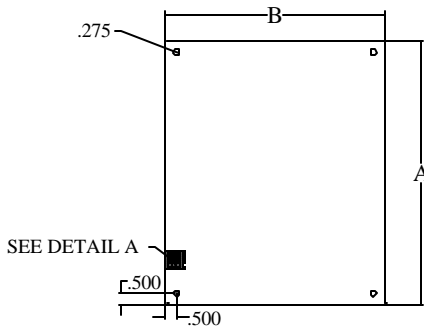

** 12 GA CARBON STEEL

2" ON CENTER BACK PANELS

CATALOG NUMBER	PANEL SIZE A x B
P2-0806	6.00" x 4.00"
P2-1008	8.00" x 6.00"
P2-1210	10.00" x 8.00"
P2-1212	10.00" x 10.00"
P2-1412	12.00" x 10.00"
P2-1612	14.00" x 10.00"
P2-1616	14.00" x 14.00"
P2-1712	15.375" x 10.75"
P2-1816	16.00" x 14.00"
P2-1820	16.00" x 18.00"
P2-2016	18.00" x 14.00"
P2-2420	22.00" x 18.00"
P2-2424	22.00" x 22.00"
P2-3024	28.00" x 22.00"
P2-3530	33.00" x 28.00"
P2-3624	34.00" x 22.00"
P2-4236**	40.00" x 34.00"
P2-4930**	47.25" x 28.00"

** 12 GA CARBON STEEL

SOLID BACK PANELS

CATALOG NUMBER	PANEL SIZE A x B
PS-0806	6.00" x 4.00"
PS-1008	8.00" x 6.00"
PS-1210	10.00" x 8.00"
PS-1212	10.00" x 10.00"
PS-1412	12.00" x 10.00"
PS-1612	14.00" x 10.00"
PS-1616	14.00" x 14.00"
PS-1712	15.375" x 10.75"
PS-1816	16.00" x 14.00"
PS-1820	16.00" x 18.00"
PS-2016	18.00" x 14.00"
PS-2420	22.00" x 18.00"
PS-2424	22.00" x 22.00"
PS-3024	28.00" x 22.00"
PS-3530	33.00" x 28.00"
PS-3624	34.00" x 22.00"
PS-4236**	40.00" x 34.00"
PS-4930**	47.25" x 28.00"

** 12 GA CARBON STEEL

DESCRIPTION:

- *14 GAUGE CARBON STEEL (UNLESS OTHERWISE NOTED)
- *WHITE POWDER COAT
- *FULLY PERFORATED

DESCRIPTION:

- *14 GAUGE CARBON STEEL (UNLESS OTHERWISE NOTED)
- *WHITE POWDER COAT
- *HOLES SPACED 2" ON CENTER

DESCRIPTION:

- *14 GAUGE CARBON STEEL (UNLESS OTHERWISE NOTED)
- *WHITE POWDER COAT