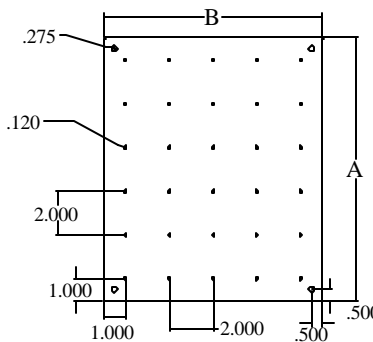

** 12 GA CARBON STEEL

2" ON CENTER BACK PANELS

CATALOG NUMBER	PANEL SIZE A x B
P2-0806	6.00" x 4.00"
P2-1008	8.00" x 6.00"
P2-1210	10.00" x 8.00"
P2-1212	10.00" x 10.00"
P2-1412	12.00" x 10.00"
P2-1612	14.00" x 10.00"
P2-1616	14.00" x 14.00"
P2-1712	15.375" x 10.75"
P2-1816	16.00" x 14.00"
P2-1820	16.00" x 18.00"
P2-2016	18.00" x 14.00"
P2-2420	22.00" x 18.00"
P2-2424	22.00" x 22.00"
P2-3024	28.00" x 22.00"
P2-3530	33.00" x 28.00"
P2-3624	34.00" x 22.00"
P2-4236**	40.00" x 34.00"
P2-4930**	47.25" x 28.00"

** 12 GA CARBON STEEL

SOLID BACK PANELS

CATALOG NUMBER	PANEL SIZE A x B
PS-0806	6.00" x 4.00"
PS-1008	8.00" x 6.00"
PS-1210	10.00" x 8.00"
PS-1212	10.00" x 10.00"
PS-1412	12.00" x 10.00"
PS-1612	14.00" x 10.00"
PS-1616	14.00" x 14.00"
PS-1712	15.375" x 10.75"
PS-1816	16.00" x 14.00"
PS-1820	16.00" x 18.00"
PS-2016	18.00" x 14.00"
PS-2420	22.00" x 18.00"
PS-2424	22.00" x 22.00"
PS-3024	28.00" x 22.00"
PS-3530	33.00" x 28.00"
PS-3624	34.00" x 22.00"
PS-4236**	40.00" x 34.00"
PS-4930**	47.25" x 28.00"

** 12 GA CARBON STEEL

DESCRIPTION:

- *14 GAUGE CARBON STEEL (UNLESS OTHERWISE NOTED)
- *WHITE POWDER COAT
- *FULLY PERFORATED

DESCRIPTION:

- *14 GAUGE CARBON STEEL (UNLESS OTHERWISE NOTED)
- *WHITE POWDER COAT
- *HOLES SPACED 2" ON CENTER

DESCRIPTION:

- *14 GAUGE CARBON STEEL (UNLESS OTHERWISE NOTED)
- *WHITE POWDER COAT