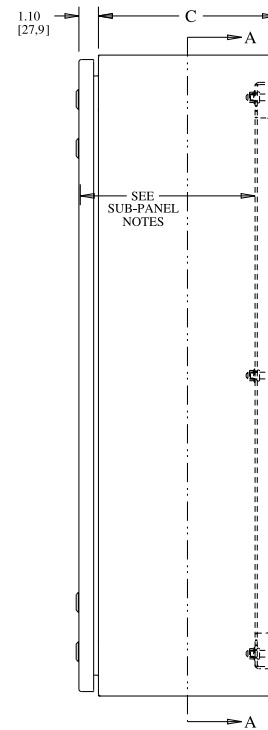

TYPE 4 ENVIROLINE® SERIES SINGLE-DOOR ENCLOSURES TECHNICAL DATA

SECTION A-A

SUB-PANEL NOTES:

Dimensions are from the inside of the door
 C + 0.32 [8.1] for flat sub-panels
 C - 0.18 [4.5] for bent sub-panels