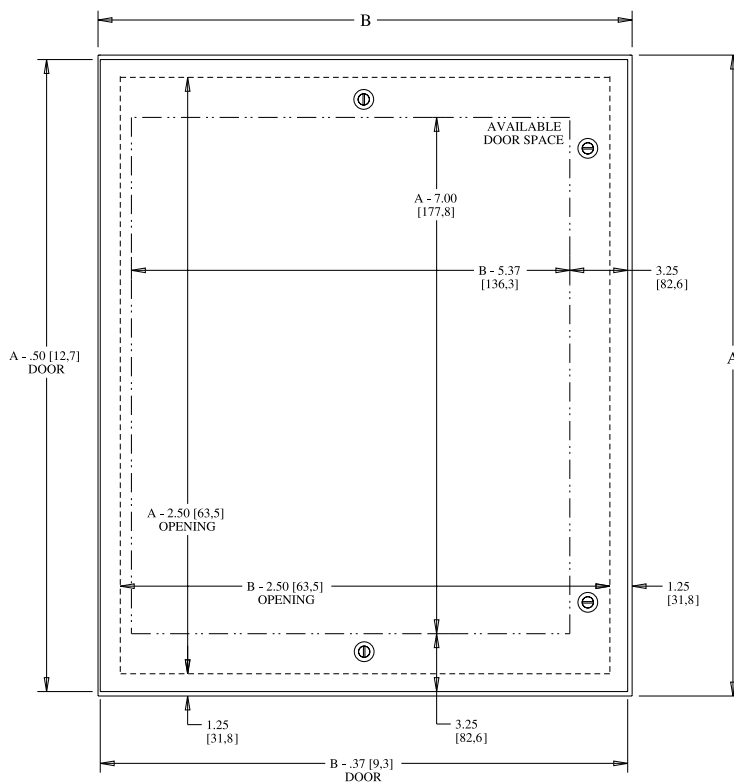

TYPE 4 ENVIROLINE® SERIES SINGLE-DOOR ENCLOSURES TECHNICAL DATA

SECTION A-A

SUB-PANEL NOTES:

Dimensions are from the inside of the door
 C + 0.32 [8.1] for flat sub-panels
 C - 0.18 [4.5] for bent sub-panels