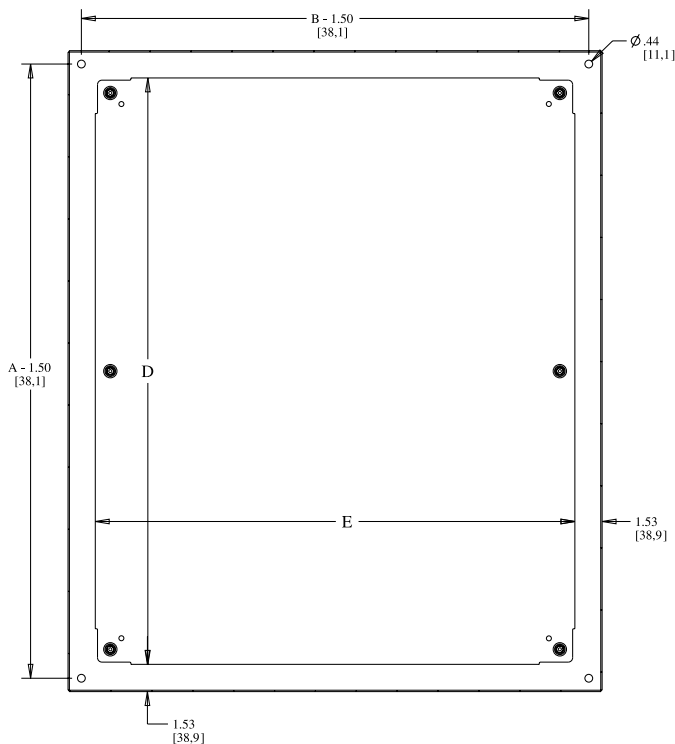

TYPE 4 ENVIROLINE® SERIES SINGLE-DOOR ENCLOSURES TECHNICAL DATA

SECTION A-A

SUB-PANEL NOTES:

Dimensions are from the inside of the door
 C + 0.32 [8.1] for flat sub-panels
 C - 0.18 [4.5] for bent sub-panels